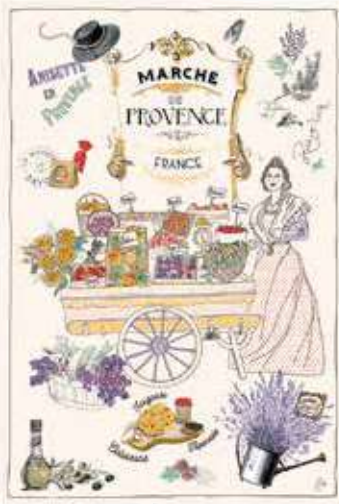

Torchons 100% coton, fabriqués en France. 48 x 72 cm.
Kitchen towels 100% cotton, made in France. 48 x 72 cm.

Marché de Provence
48 x 72 cm - 4396010000