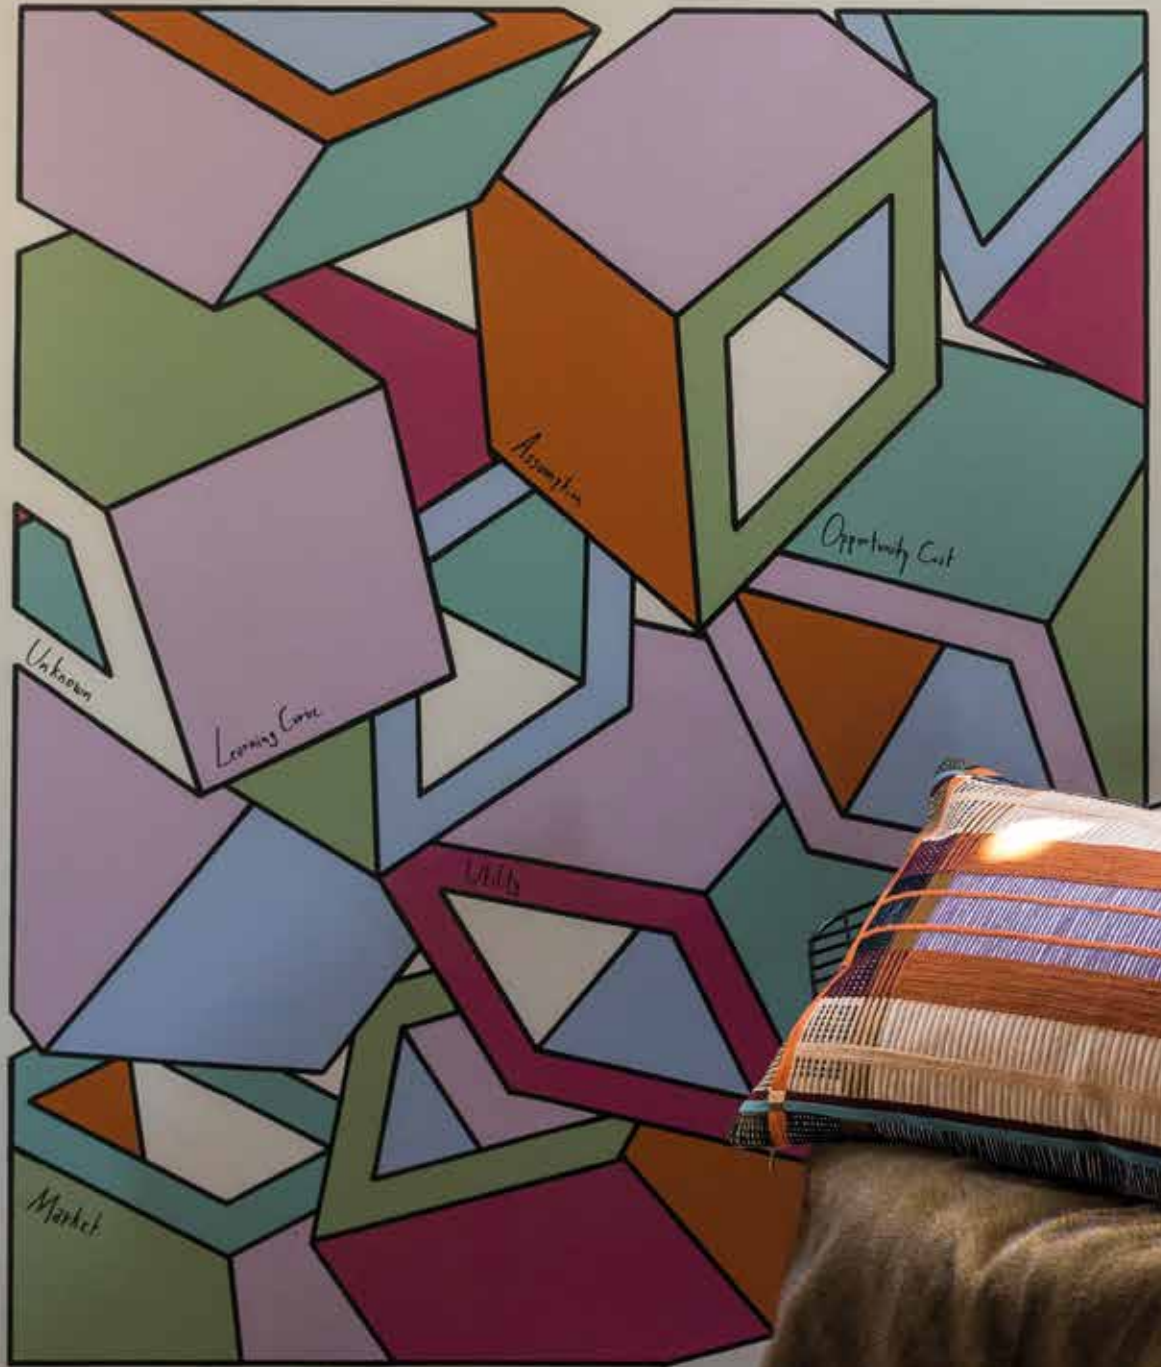

THE Economist's Perspective

Here, we only seek profit, not well-being. We care about numbers, not words...